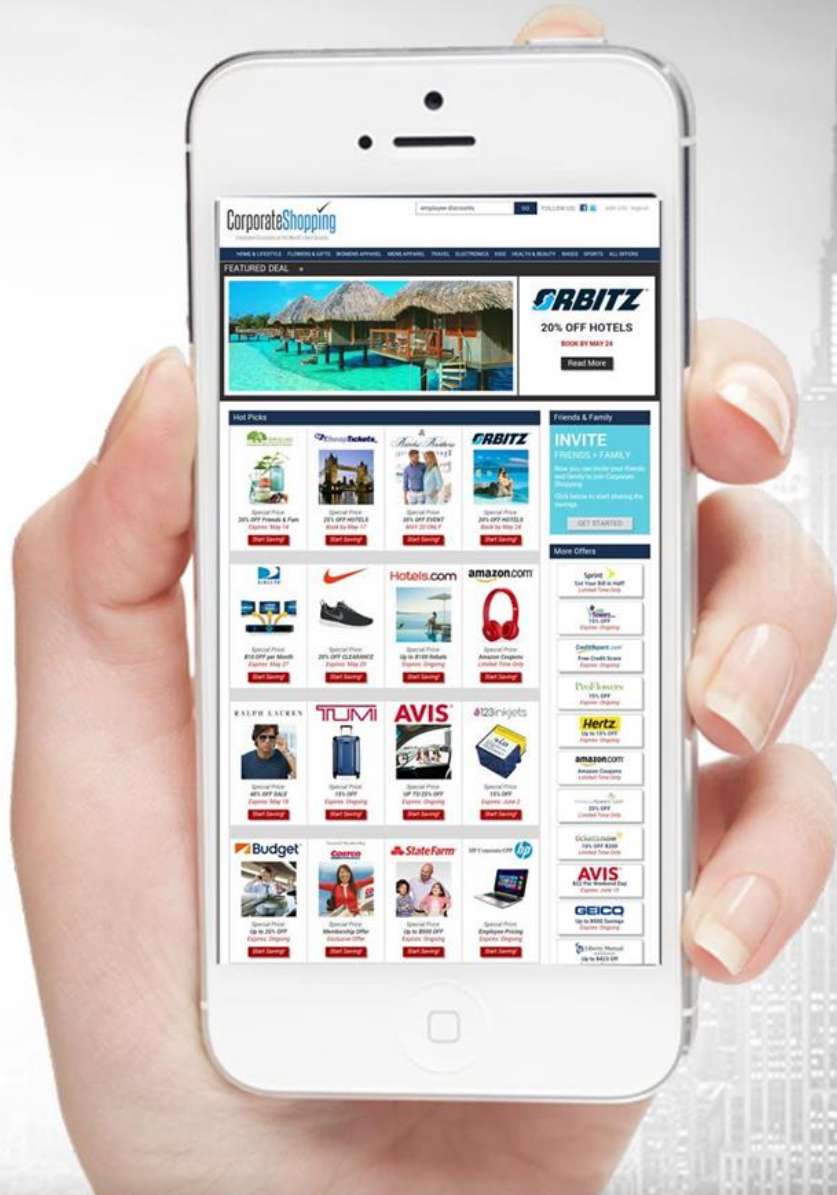

CorporateShopping.com

PRIVATE EMPLOYEE DISCOUNTS

Simply log in from your computer,
tablet or smartphone.

FEATURING UNBEATABLE DEALS FROM

AND 1,000S MORE

ABOUT US:

Corporate Shopping Employee Discounts connects employees to over 250 top national retailers offering incredible employee discounts and private offers. A few popular retailers include: *Target, Lands' End, Costco, Ralph Lauren, Orbitz, Hotels.com, J.Crew, Brooks Brothers, 1800Flowers, ProFlowers, Shoes.com, Avis, Hertz, Budget, HP Employee Purchase Program, Dell Member Purchase Program & Many More!*

HOW TO REGISTER:

Register now and enjoy incredible savings! It's easy...simply click on the link below and you can access the site from both work and home.

<https://corporateshopping.com/login/piercgroup>